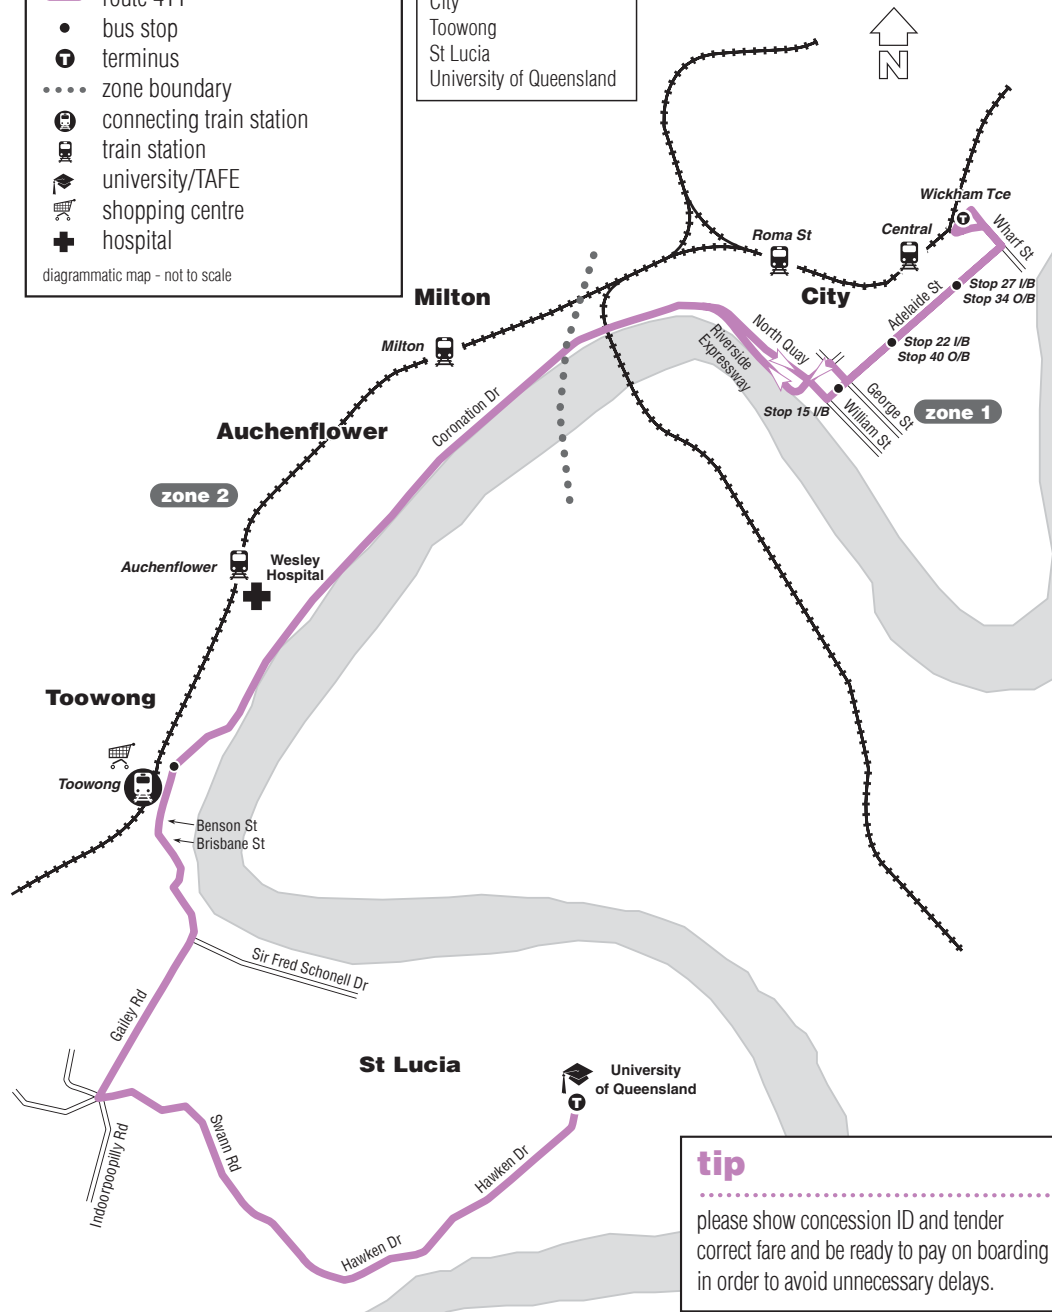

route map

TRANSLink ticket types

route
411 Uni of Qld (St Lucia)
to City
via Hawken Dr
all stops

key

- route 411
- bus stop
- terminus
- zone boundary
- connecting train station
- train station
- university/TAFE
- shopping centre
- hospital

diagrammatic map - not to scale

route 411

servicing
City
Toowong
St Lucia
University of Queensland

tip
please show concession ID and tender correct fare and be ready to pay on boarding in order to avoid unnecessary delays.

ticket type	where to buy tickets				
	Selected go card agents and on the TransLink website	Brisbane Transport Bus & Council Ferry/CityCat	QR selected stations	TransLink fare machines	Selected ticket agents
TransLink go card a smart card that stores value for travel on TransLink services	✓		✓		✓
TransLink single one-way ticket to reach your destination (not return). Transfers must be made within 2 hours of ticket issue		✓	✓	✓	
TransLink daily unlimited travel until the last service scheduled on the day of issue		✓	✓	✓	✓
TransLink off-peak daily discounted unlimited travel on weekdays between 9am and 3.30pm and after 7pm, and all day on weekends and gazetted public holidays, valid on the day of issue		✓	✓	✓	✓
TransLink weekly unlimited travel for one week from the date shown on the ticket			✓		✓
TransLink monthly unlimited travel for one calendar month from the date of issue			✓		✓
TransLink group travel for the same passenger group (for example, adult, children) to the same destination for up to 10 passengers		✓	✓		✓

Concession identification must be shown to the driver or full fare will be charged. For more information visit www.translink.com.au or call 13 12 30.

servicing
Uni of Qld
St Lucia
Toowong
Auchenflower
Milton
City

effective 19 May 2008